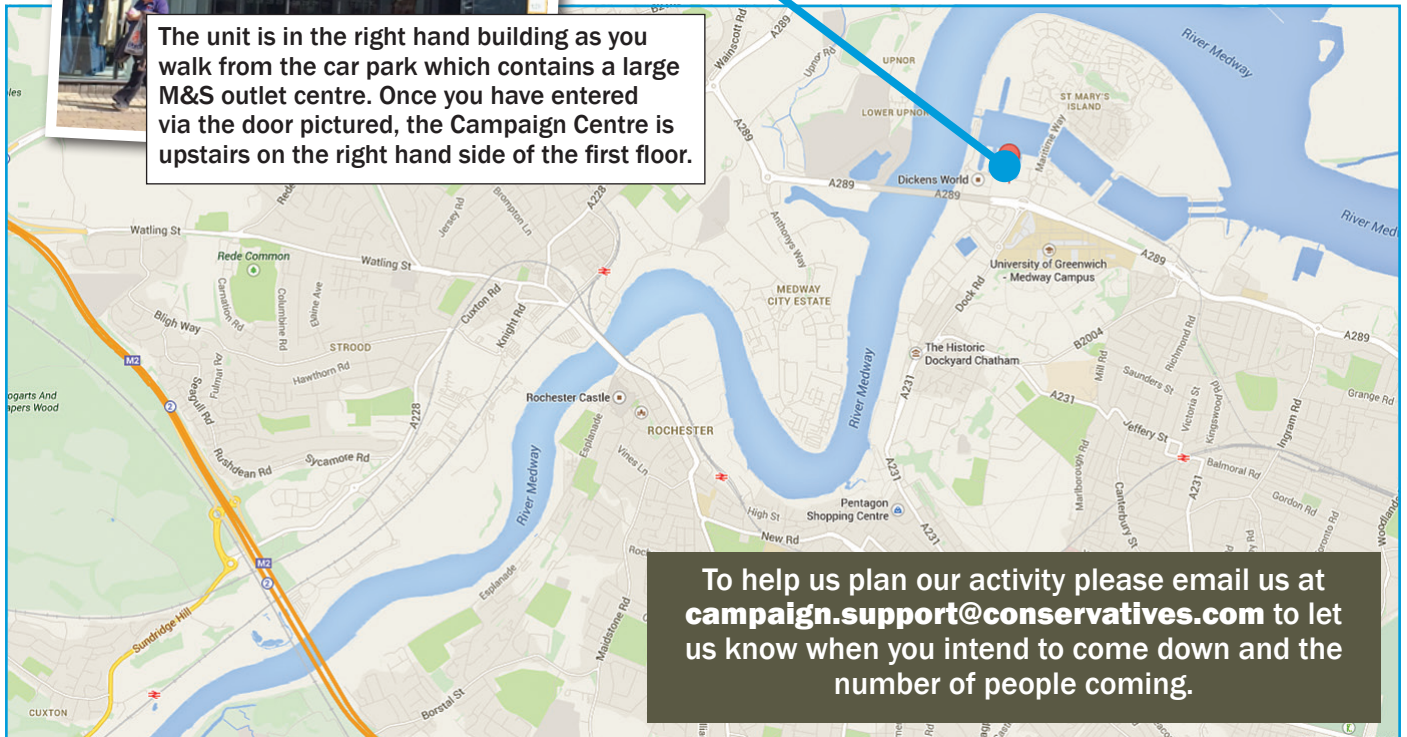

The car park entrance is off the roundabout  
half way along Leviathan Way

The unit is in the right hand building as you walk from the car park which contains a large M&S outlet centre. Once you have entered via the door pictured, the Campaign Centre is upstairs on the right hand side of the first floor.